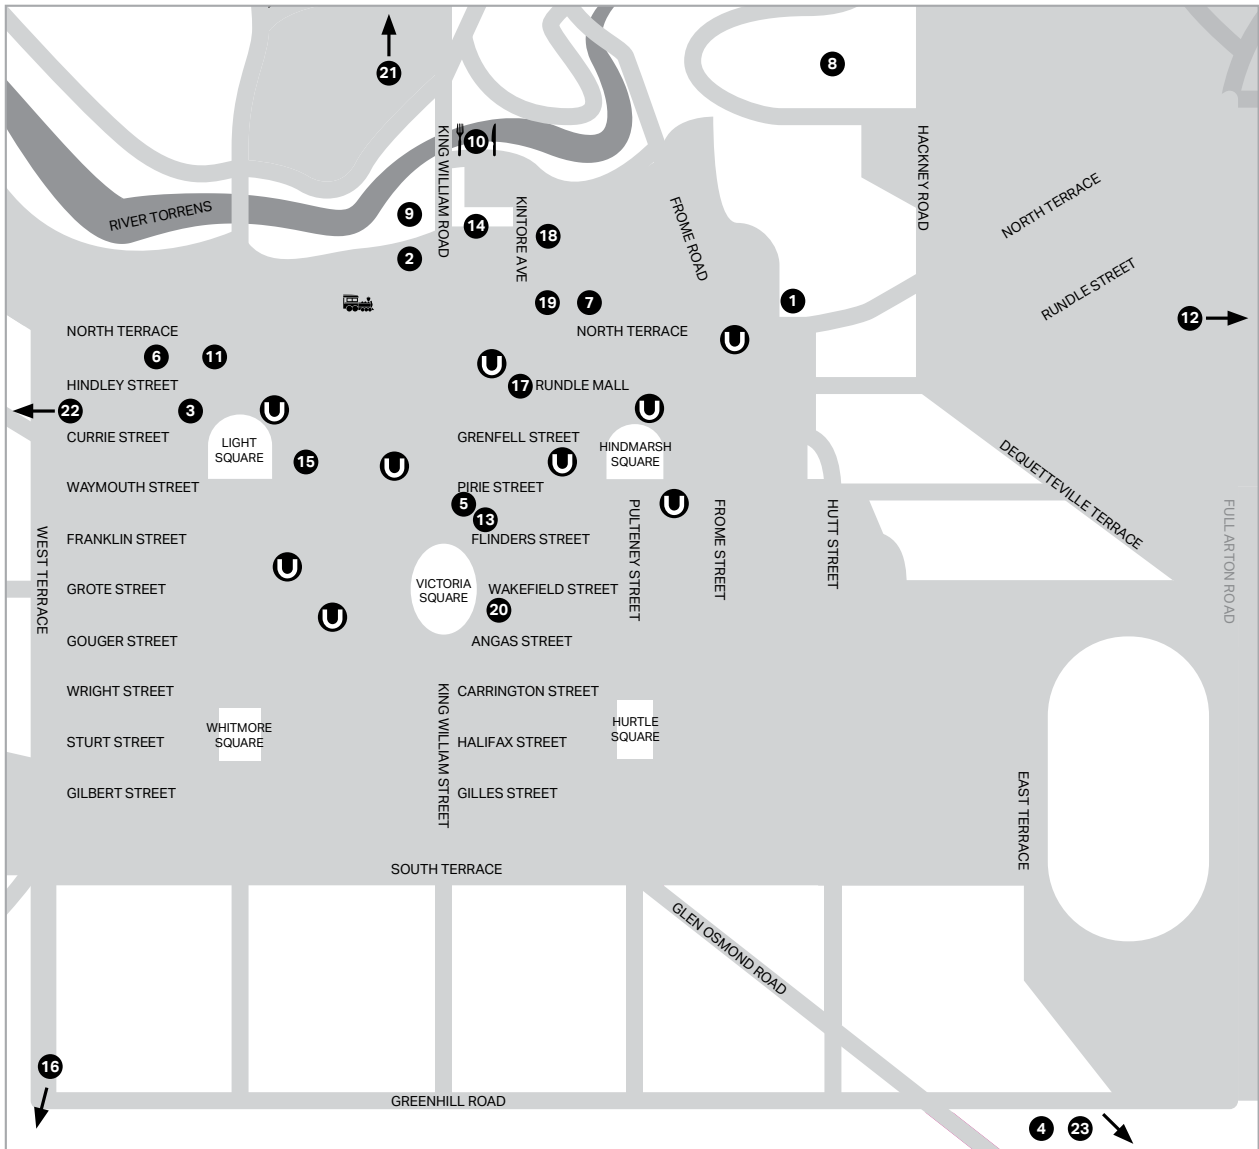

For up to date information, further booking details or to receive this information in an alternative format visit adelaidefestival.com.au

Show

Venue

Dates

Show	Venue	Dates	Wheelchair	Hearing Aid	AD	6g	Walking Stick	50	75	100
Dance Nation	Scott Theatre	Fri Feb 21 - Sat 29 Feb & Mon 2 Mar - Sat 7 Mar	✓		✓		✓			
Dimanche	Space Theatre, Adelaide Festival Centre	Fri 28 Feb - Sun 1 Mr & Tue 3 Mar - Sat 7 Mar	✓							✓
Eight	Hetzel Lecture Theatre, Institute Building, State Library of South Australia	Fri 28 Feb – Sun 15 Mar						✓		
Enter Achilles	Dunstan Playhouse, Adelaide Festival Centre	Tue 10 Mar - Sat 14 Mar	✓	✓						
Fire Gardens	Adelaide Botanic Garden	Thu 12 Mar - Sun 15 Mar	✓		✓					
Garrick Ohlson	Adelaide Town Hall	Mon 2 Mar	✓							
High Performance Packing Tape	Main Theatre, AC Arts	Thu 5 March - Sun 8 March	✓		✓		✓		✓	
Lyon Opera Ballet - Trois Grandes Fugues	Festival Theatre, Adelaide Festival Centre	Fri 6 - Sat 7 Mar	✓	✓						
Mahler / Adès	Adelaide Town Hall	Sat 14 - Sun 15 Mar	✓							
Monster Theatres - 2020 Biennial of Australian Art	Art Gallery of South Australia	Sat 29 Feb - Sun 15 Mar	✓							✓
Mouthpiece	Odeon Theatre	Fri 6 - Tue 10 Mar & Thu 12 Mar - Sat 14 Mar	✓			✓				
Requiem	Festival Theatre, Adelaide Festival Centre	Fri 28 Feb, Sun 1 Mar, Tue 3 Mar & Wed 4 Mar	✓	✓					✓	

Map

1 Adelaide Botanic Garden
North Terrace

2 Adelaide Festival Centre
- Festival Theatre
- Dunstan Playhouse
- Space Theatre
- QBE Galleries
- The Star Kitchen & Bar
- The Workshop

3 Main Theatre, AC Arts
39 Light Square