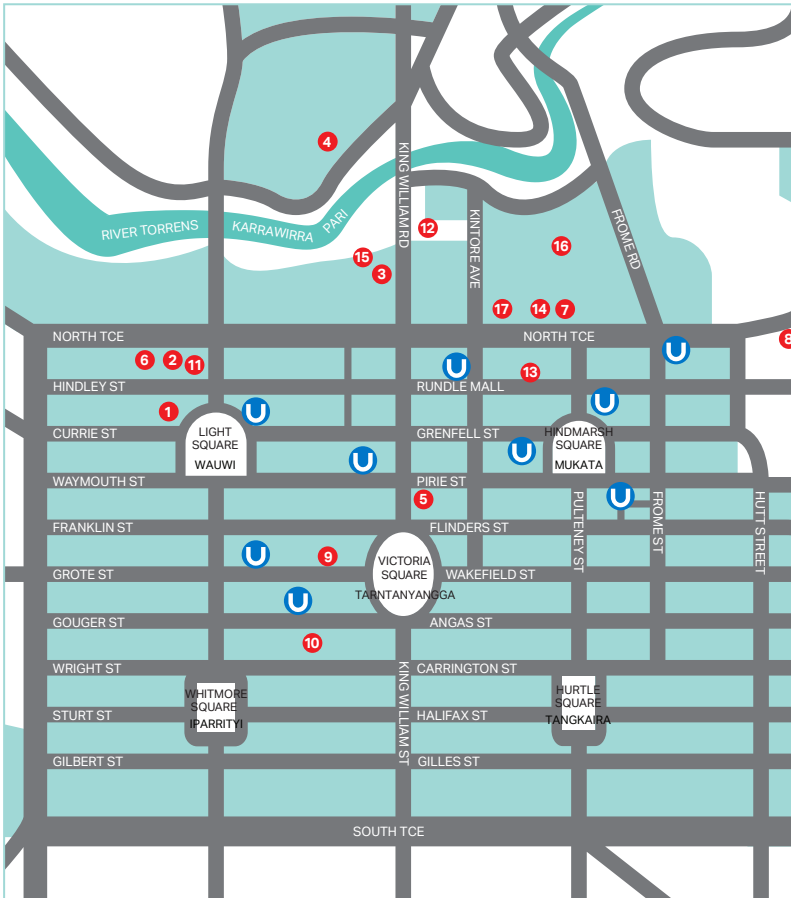

# FESTIVAL MAP

- 1 AC Arts**  
39 Light Square
- 2 ACE Open**  
Lion Arts Centre,  
North Terrace
- 3 Adelaide Festival Centre**  
- Festival Theatre  
- Dunstan Playhouse  
- Space Theatre
- 4 Adelaide Oval**  
War Memorial Drive
- 5 Adelaide Town Hall**  
128 King William Street
- 6 Anne & Gordon Samstag Museum of Art**  
Hawke Building,  
55 North Terrace

- 7 Art Gallery of South Australia**  
North Terrace
- 8 Central Studios**  
78 King William St,  
Kent Town
- 9 Her Majesty's Theatre**  
58 Grote Street
- 10 Hotel Indigo Adelaide Markets**  
23-29 Market Street
- 11 Mercury CX**  
13 Morphett Street
- 12 Pioneer Women's Memorial Garden**  
King William Road
- 13 Rundle Place**  
Rundle Mall

- 14 South Australian Museum**  
North Terrace
- 15 The Adelaide Festival Summerhouse**  
Enter from  
Elder Park
- 16 The University of Adelaide**  
- Barr Smith Lawns,  
Victoria Drive  
- Elder Hall
- 17 Institute Building**  
The State Library of  
South Australia,  
North Terrace
- U UPark locations**

## OFF-MAP VENUES

**Adelaide Central School of Art**  
Glenside Cultural Precinct,  
7 Mulberry Road, Glenside

**Adelaide Showground**  
Goodwood Road, Wayville  
- Ridley Centre  
- Thomas Edmonds Opera Studio