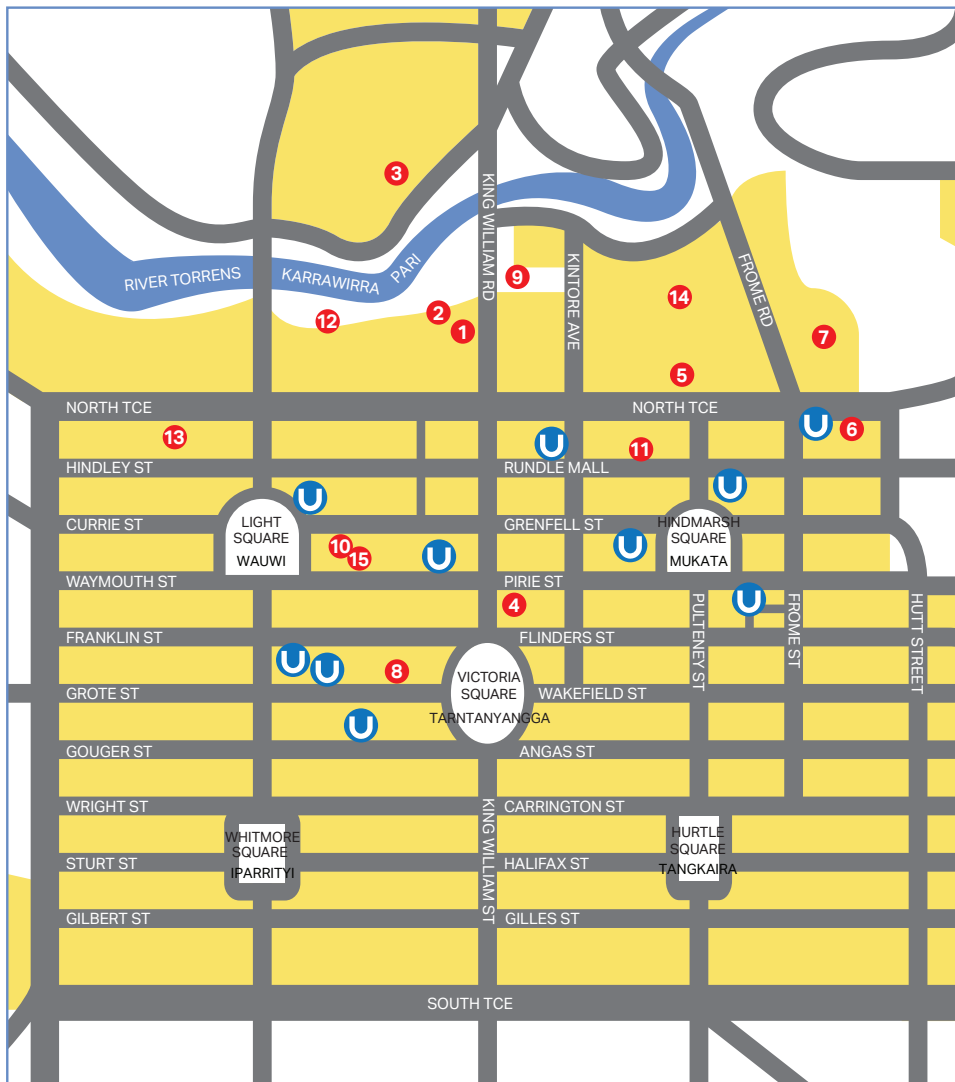

Festival Map

AF
ADELAIDE
FESTIVAL

1 Adelaide Festival Centre

Festival Drive
- Dunstan Playhouse
- Festival Theatre
- Space Theatre

2 The Adelaide Festival Summerhouse

Enter from Elder Park

3 Village Green, Adelaide Oval

War Memorial Drive

4 Adelaide Town Hall

128 King William Street

5 Art Gallery of South Australia

North Terrace

6 Ayers House

288 North Terrace

7 Botanic Park

Plane Tree Drive

8 Her Majesty's Theatre

58 Grote Street

9 Pioneer Women's Memorial Garden

King William Road

10 Queen's Theatre

Playhouse Lane

11 Rundle Mall

15 Corner Young Street and Waymouth Street

U UPark locations