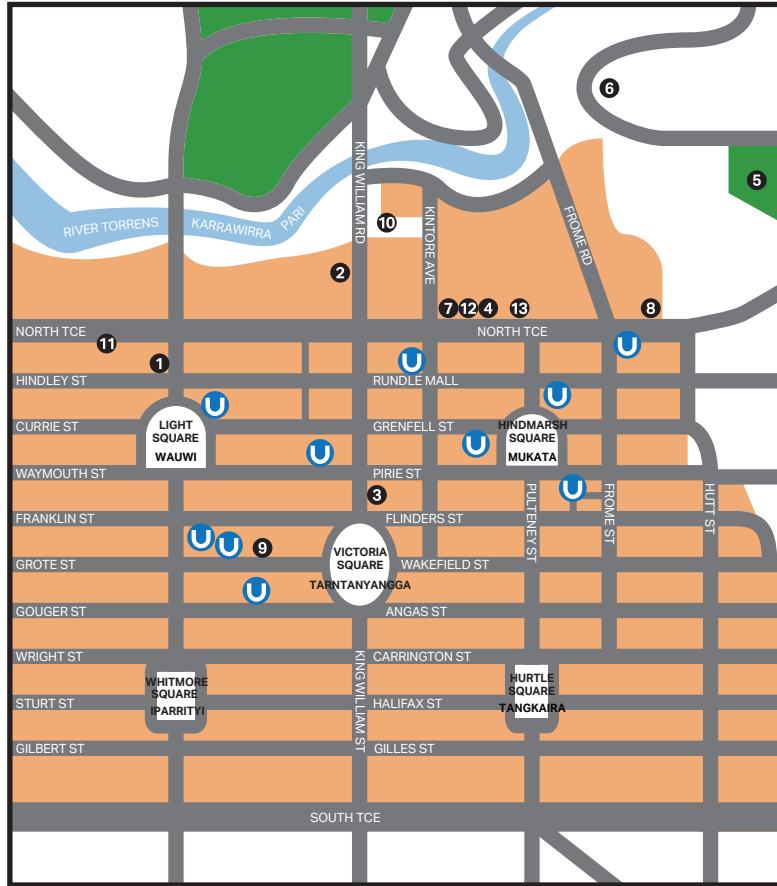

Venues

- 1 ACE Gallery**
Lion Arts Precinct,
North Terrace
 - 2 Adelaide Festival Centre**
Festival Drive
- Dunstan Playhouse
- Festival Theatre
- Space Theatre
 - 3 Adelaide Town Hall**
128 King William Street
 - 4 Art Gallery of South Australia**
North Terrace
 - 5 Bicentennial Conservatory,
Adelaide Botanic Garden**
North Terrace
 - 6 Botanic Park / Tainmuntilla**
Plane Tree Drive
 - 7 Circulating Library, Institute Building,
State Library of South Australia**
North Terrace
 - 8 Community, Lot Fourteen**
North Terrace
 - 9 Her Majesty's Theatre**
58 Grote Street
 - 10 Pioneer Women's Memorial Garden**
King William Road
 - 11 Samstag Museum of Art**
Hawke Building, City West Campus,
University of South Australia,
North Terrace
 - 12 South Australian Museum**
North Terrace
 - 13 The University of Adelaide**
- Bonython Hall
- Elder Hall
- Maths Lawns
- Scott Theatre
- UPark Locations**

OFF MAP VENUES

- Glenslg (Pathawilyangga) Beach**
- Latvian Hall 'Tālava'**
4 Clark Street,
Wayville
- Odeon Theatre**
57A Queen Street,
Norwood
- Slingsby's Hall of Possibility**
Rear Hall,
96 Glen Osmond Road,
Parkside
- UKARIA Cultural Centre**
119 Williams Road,
Mount Barker Summit
- Vitalstatistix**
Waterside Workers Hall,
11 Nile Street,
Port Adelaide,
Yartapuulti
- Walkway Gallery**
43 Woolshed Street,
Bordertown,
Bindjali Land